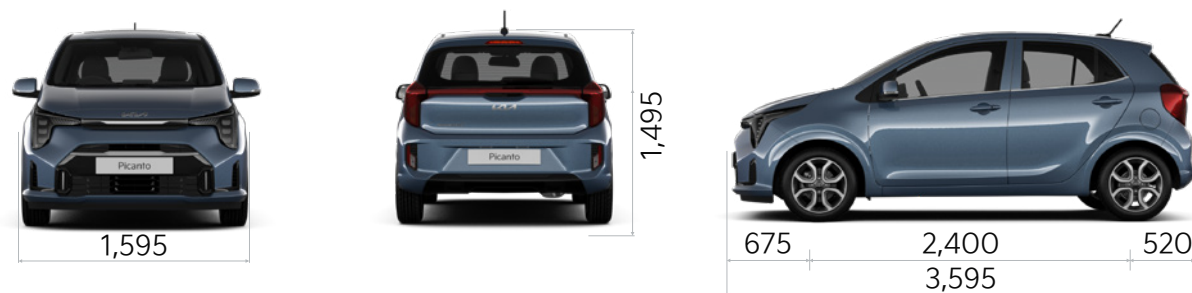

PICANTO			
ENGINE	1.0		1.2
TYPE	In-line 3 cyl, 12 valve DOHC		In-line 4 cyl, 16 valve DOHC
Fuel supply system	Multi Point Injection (MPI)		Multi Point Injection (MPI)
Max power (kW/rpm)	49/5500		62/6000
Max torque (Nm/rpm)	95/3750		122/4000
Compression ratio	10.5:1		10.5:1
Bore x stroke (mm)	71 x 84.0		71 x 78.8
Max speed M/T (A/T)	155 (149)		170 (160)
Fuel type	Unleaded petrol		Unleaded petrol
TRANSMISSION	1.0		1.2
Transmission - Manual [Auto]	5-Spd [4-Spd]		
DIMENSIONS & CAPACITIES			
Overall length x width x height (mm)	3 595 x 1 595 x 1 495		
Wheelbase (mm)	2400		
Overhang (front/rear) (mm)	675/520		
Minimum ground clearance (mm)	151		
Curb weight (max kg)	957, 979 [AT]	962, 985 [AT]	
Gross Vehicle Weight (GVM) (kg)	1370(1380)		
Fuel tank capacity (l)	35		
Cargo area capacity (l): - Seat up (VDA)	255		
STEERING			
Type	(MDPS) Motor Driven Power Steering		
BRAKES			
Front brakes	Disc(256 mm 14&15" Tyre)		
Rear brakes	Drum (203.2 mm)		
SUSPENSION			
Front	MacPherson Strut		
Rear	Coupled Torsion Beam Axle		
WHEELS & TYRES	1.0 LX	1.2 EX	1.2 EX +
Wheels	14" Steel	14" Alloy	15" Alloy
Tyres	175/65 R14	175/65 R14	185/55 R15
Wheel tread (front/rear) (mm)	1403 / 1414	1 403 / 1 414	1 391 / 1 402
SAFETY & SECURITY			
Airbags	Driver & Passenger	Driver & Passenger	Driver & Passenger
Data Dot	x	x	x
ISOFIX (Child Anchors)	x	x	x
ABS (Anti-lock Braking System)	x	x	x
ESC (Electronic Stability Control)	x	x	x
HAC (Hill-start Assist Control)		x	x

Base model

FEATURES	1.0 LX	1.2 EX	1.2 EX +
Battery Saver	X		
Air-conditioner (Manual)	Manual	Manual	Auto
Motor Driven Power Steering	X	X	X
Body-coloured Bumpers	X	X	X
Speakers	4	4	4
Tilt-adjustable Steering	X	X	X
60:40 split Rear Folding Seats	X	X	X
Adjustable Headrests (Up / down)	X	X	X
Trip Computer	X	X	X
High Mounted Stop Lamp	X	X	X
Rear Combination Lamps	Bulb	Bulb	LED
Covering Shelf Trim	X	X	X
Luggage Hook	X	X	X
Bluetooth W/Voice Recognition	X	X	X
USB	X	X	X
Steering wheel remote controls	X	X	X
8-inch Infotainment Audio System	X	X	X
Android Auto & Apple Carplay	X	X	X
Remote Central Locking with Alarm and Immobiliser	X	X	X
Driver seat height adjuster	X	X	X
Electric Heated Side Mirrors	X	X	X
Electric windows: Front & Rear W/Driver Safety Auto Up/Down	X	X	X
Leather Steering Wheel and Gear Knob	X	X	X
Keyless Entry (Folding)	X	X	X
Rear View Camera W/Parking Guidance	X	X	X
Driver and Passenger vanity mirrors	X	X	X
Automatic Light Control	-	X	X
Electric Folding Mirrors & Side Mirror Indicator	-	X	X
Seat Back Pockets	-	X	X
Rear Occupant Alert (W/O Sensor)	-	X	X
Mud guards	-	X	X
4.2" Supervision Cluster TFT LCD	-	X	X
Storage box	-	X	X
Tweeters	-	X	X
Smart Key & Start/Stop Button	-	-	X
Illuminated Driver Vanity Mirror	-	-	X
Rear PDC	-	-	X
High Gloss Centre Fascia	-	-	X
Leather Seats	-	-	X
Solar Windshield Glass + Tinted Front Door Glass	-	-	X
Service Plan	x (2year / 30 000km)		
OPTIONAL			
Automatic Transmission		X	
Metallic Paint		X	
Sunroof	N/A	N/A	N/A
WARRANTY & SERVICE & ROADSIDE ASSISTANCE			
5-year/ UNLIMITED Warranty * 5-year/unlimited km Roadside assistance