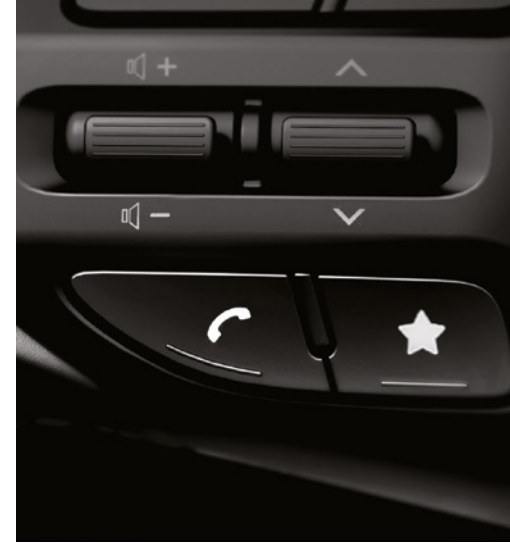

State-of-the-art tech. Simply presented

The new ultra-modern interior adds sophistication, with the simple, centralised controls offering intuitive operation. New Picanto also arrives with wireless charging and a digital key, along with mobile-paired audio. A bigger, crisper 4.2" colour LCD screen comes standard.

View and select audio settings using a vivid 8" floating colour LCD touchscreen that also displays rearview camera images. The large screen means it's easier to make selections on the go, you can even personalize the display layout.

A centrally located USB charger gives the driver and passengers easy charging access for their compatible smartphones, tablets and gaming equipment.

Rear-seat USB charger

A USB-C port for the rear passengers sits just beneath the air vents, allowing easy access for passengers who wish to charge their compatible electronic devices.