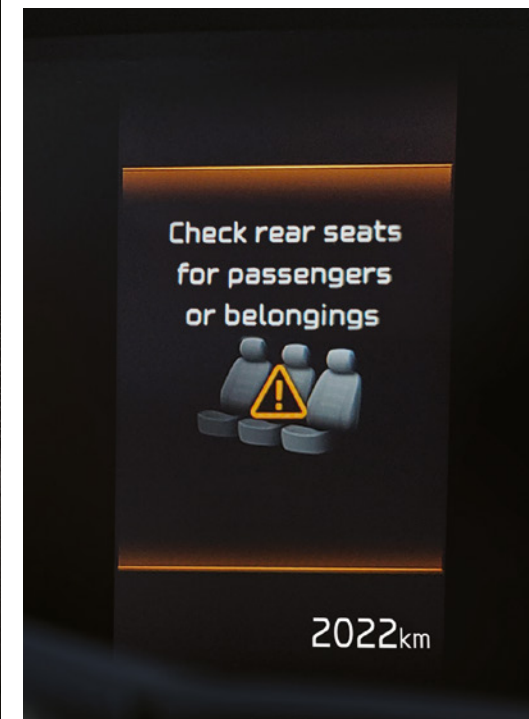

View and select audio settings using a vivid 8" floating colour LCD touchscreen that also displays rearview camera images. The large screen means it's easier to make selections on the go, you can even personalize the display layout.

Bluetooth handsfree

Connect your mobile devices seamlessly with Built-in Bluetooth®, get instant, easy access to music streaming and hands-free calls for those work-from-car days.

Front-tray USB charger

A centrally located USB charger gives the driver and passengers easy charging access for their compatible smartphones, tablets and gaming equipment.

Rear-seat USB charger

A USB-C port for the rear passengers sits just beneath the air vents, allowing easy access for passengers who wish to charge their compatible electronic devices.

Space for everyone in the Picanto is maximised - front and rear - with ample room to stretch and relax on firm, supportive seats.

Rear Occupant Alert (ROA)
To make sure no one is left alone, ROA warns you of any rear occupants still in the vehicle when you stop and prepare to exit.